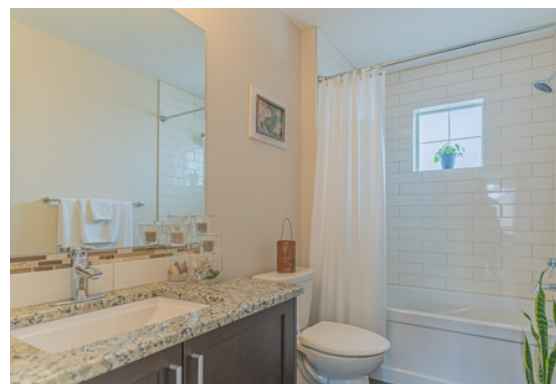

**102, 110 COOPERS COMMON SW**

**AIRDRIE, AB**

**1725 SQFT | 2 BED | 2.5 BATH**

**HELLO,**  
*Gorgeous!*

**WALK-OUT BASEMENT BACKING ONTO THE POND!**

**TARAMOLINA.COM/102, 110**

Let's make your next move a Positive one!