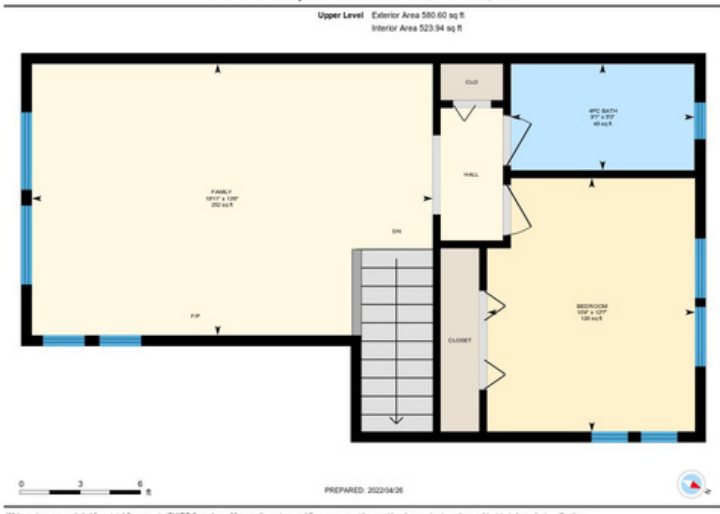

**102, 110 COOPERS COMMON SW**

**AIRDRIE, AB**

**1725 SQFT | 2 BED | 2.5 BATH**

**HELLO,**  
*Gorgeous!*

**WALK-OUT BASEMENT BACKING ONTO THE POND!**

**TARAMOLINA.COM/102, 110**

Let's make your next move a Positive one!