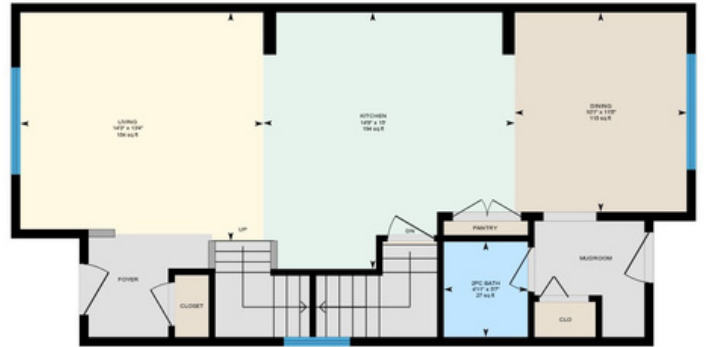

PREPARED: 2022/04/08

Let's make your next move a Positive one!

TARA MOLINA
REALTOR®

(403) 809-4639

TARA@TARAMOLINA.COM

TARAMOLINA.COM