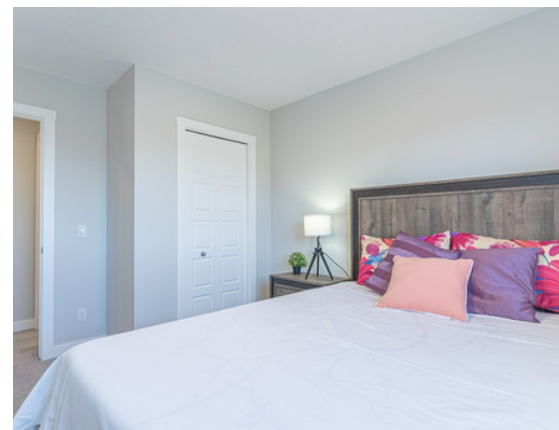

**436 HILLCREST MANOR SW**  
AIRDRIE, AB  
1572 SQFT | 3 BED | 2.5 BATH

**HELLO,**  
*Gorgeous!*

PERFECT STARTER HOME OR INVESTMENT PROPERTY

**TARAMOLINA.COM/436**

436 Hillcrest Manor SW, Airdrie, AB

Upper Floor Exterior Area 809.41 sq ft  
Interior Area 743.23 sq ft  
Excluded Area 9.64 sq ft