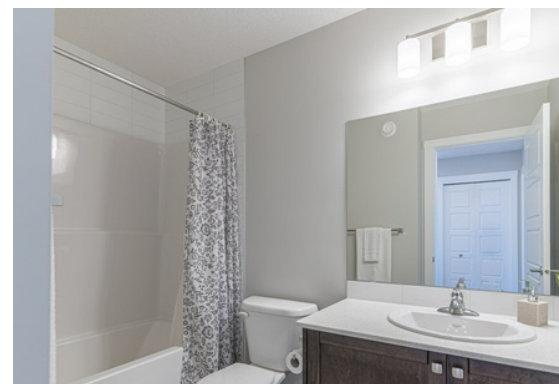

**436 HILLCREST MANOR SW**  
AIRDRIE, AB  
1572 SQFT | 3 BED | 2.5 BATH

**HELLO,**  
*Gorgeous!*

PERFECT STARTER HOME OR INVESTMENT PROPERTY

**TARAMOLINA.COM/436**

436 Hillcrest Manor SW, Airdrie, AB

Upper Floor Exterior Area 809.41 sq ft  
Interior Area 743.23 sq ft  
Excluded Area 9.64 sq ft