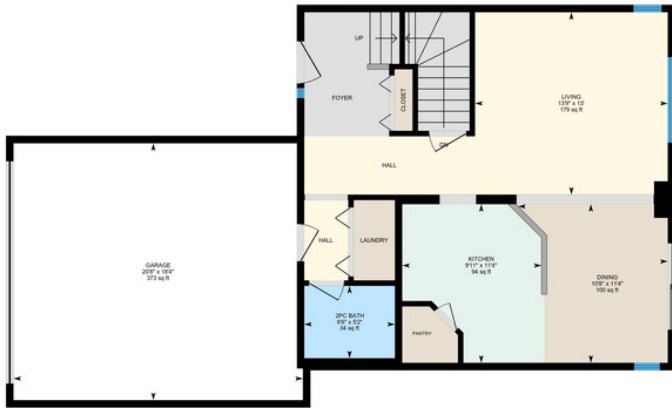

PREPARED: 2022/04/30