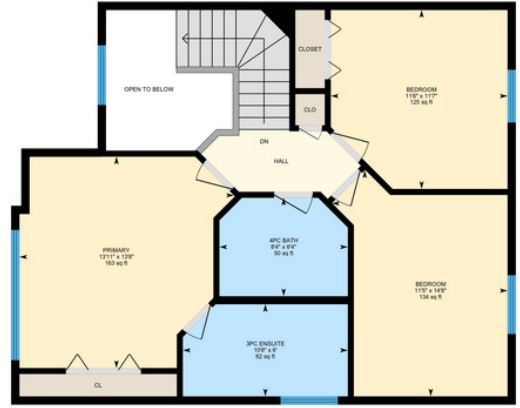

PREPARED: 2022/04/30

Let's make your next move a Positive one!

TARA MOLINA
REALTOR®

(403) 809-4639

TARA@TARAMOLINA.COM

TARAMOLINA.COM