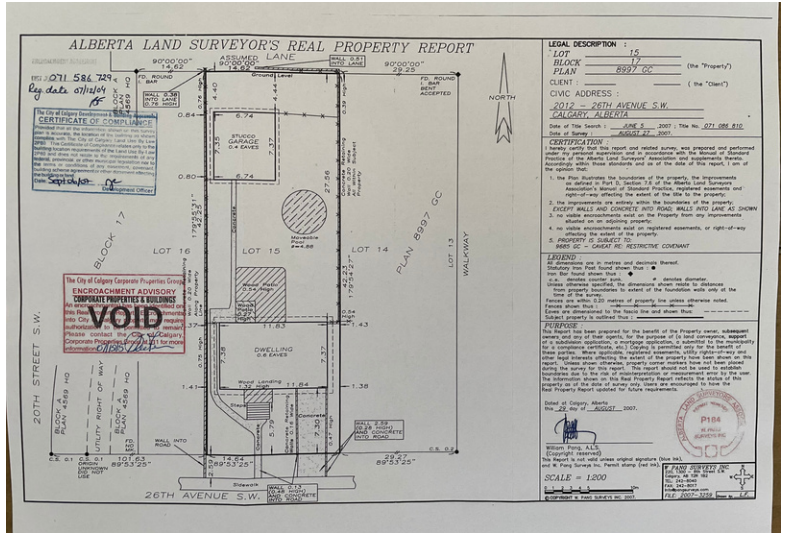

2008 26 AVE SW

CALGARY, AB

1014 SQFT | 3 + 1 BED | 2 BATH

HELLO,
Gorgeous!

ATTENTION INVESTORS ... ZONED R-C2 ON A 48' X 138.5' LOT

TARAMOLINA.COM/2008

Let's make your next move a Positive one!

TARA MOLINA
REALTOR®